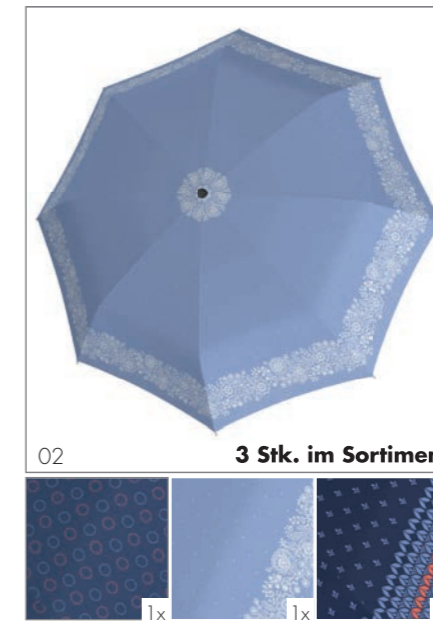

FIBER AUTOMATIC STYLE
7301652701
7301652702
7301652703

∅ 99 cm 350 g 28 cm -54/8-
fibreglass/steel pongee