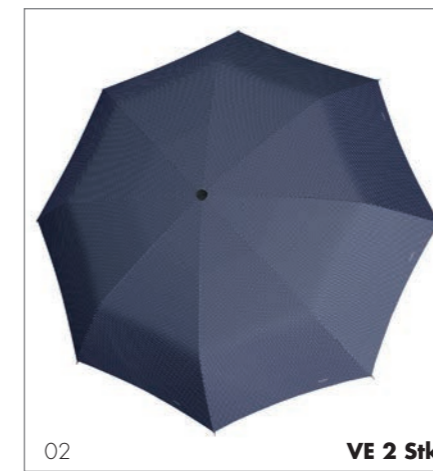

92 cm 256 g 18 cm -54/7-

CARBONSTEEL

light pongee

CARBONSTEEL MAGIC MOTION
744765MN01
744765MN02
744765MN03

100 cm 312 g 29 cm -56/8-

CARBONSTEEL

light pongee

POSTER MOTION
78581C44 A3
78581C45 A4