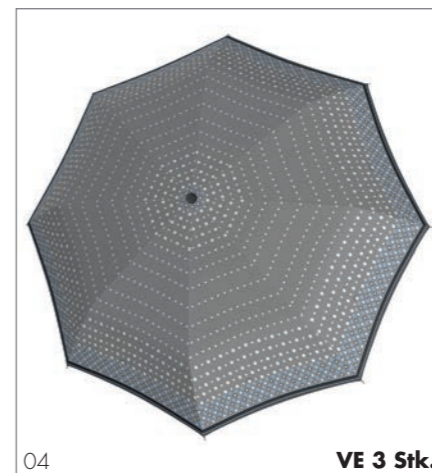

FIBER HAVANNA PEARL
722365PE01
722365PE03
722365PE04
722365PE05

fibreglass/alu
pongee