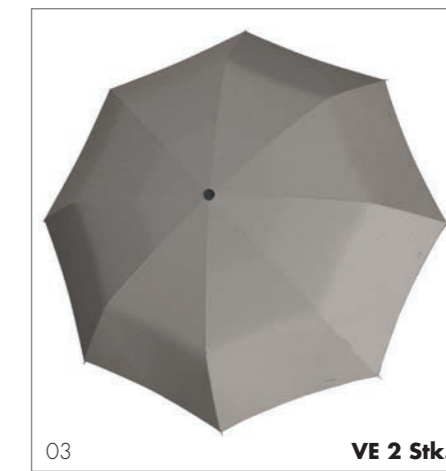

92 cm 256 g 18 cm -54/7-

CARBONSTEEL

light pongee

CARBONSTEEL MAGIC MOTION
744765MN01
744765MN02
744765MN03

100 cm 312 g 29 cm -56/8-

CARBONSTEEL

light pongee

POSTER MOTION
78581C44 A3
78581C45 A4